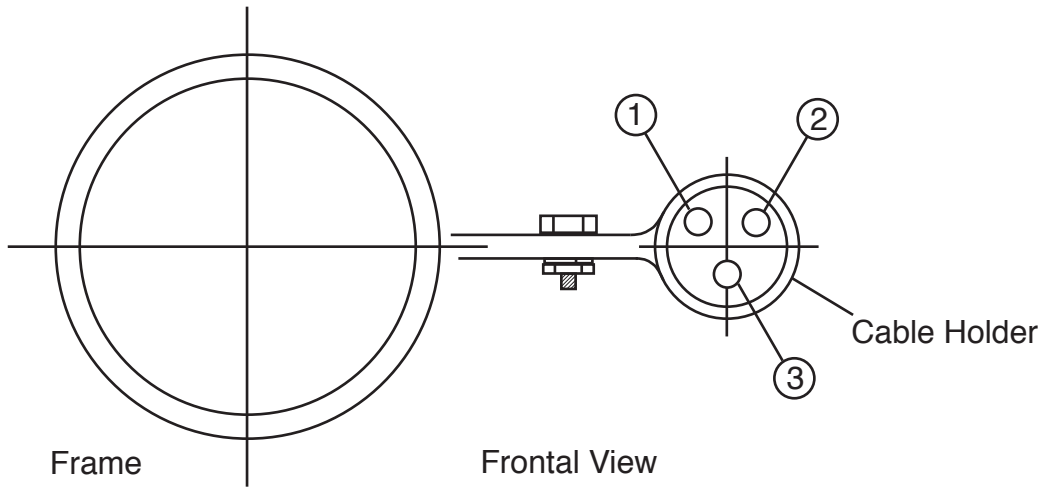

Heinkel Tourist 103A1 & 103A2 Cable Layout

- ① Gear (long)
- ② Gear (short)
- ③ Clutch